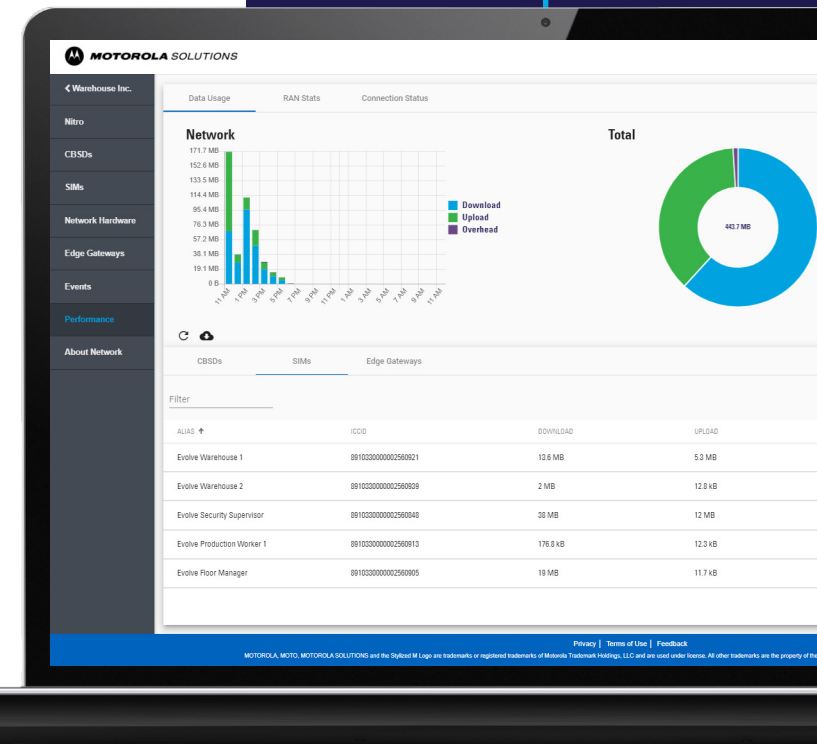

PREDICTABLE OWNERSHIP COSTS

With our Nitro CBRS private LTE solution, you retain full control over your fleet's network coverage, data and service costs over other private or public LTE solutions. Realize even more value per device and greater savings on fleet service costs with Motorola's Essential service included for three years, and optional services including accidental damage coverage.